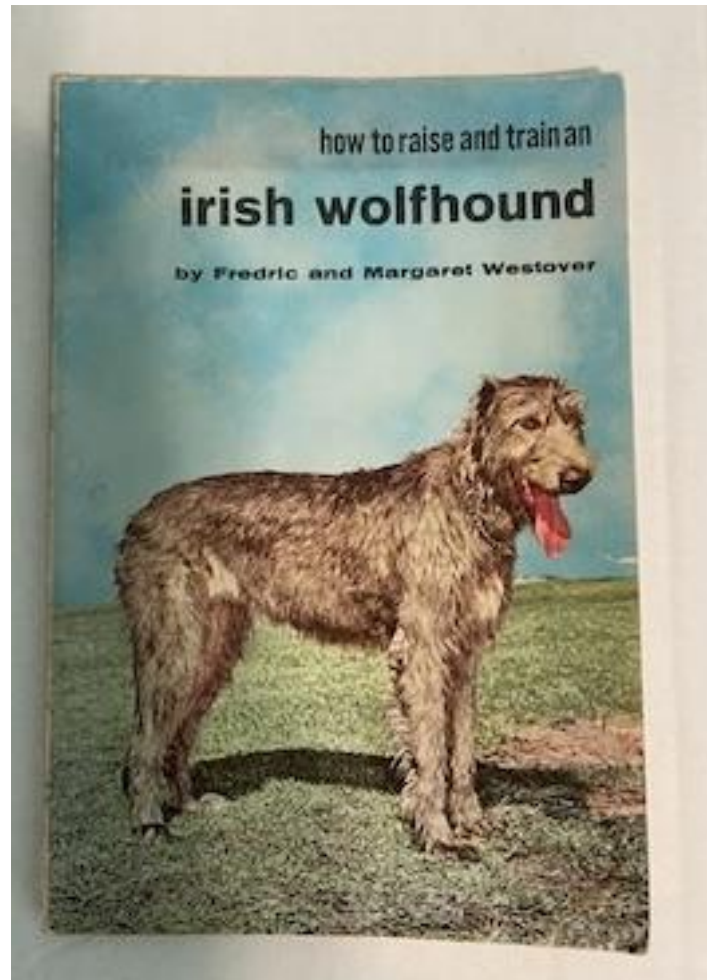

Min. Bid: \$50.00

Description: SILENT SYMPATHY by Herbert Dicksee. Original painting dates to 1894. The model is Gladys Cooper, a silent film star who later played the role of Henry Higgins' mother in My Fair Lady.

Dimensions: 3" H x 10" L x 6" W

Description: set of four foam coasters

Dimensions: 3 3/4" x 3/3'4"

Description: clay sculpture with broken tail that will be glued on before the auction.

Dimensions: 3 1/2" H x 12" L x 8" W