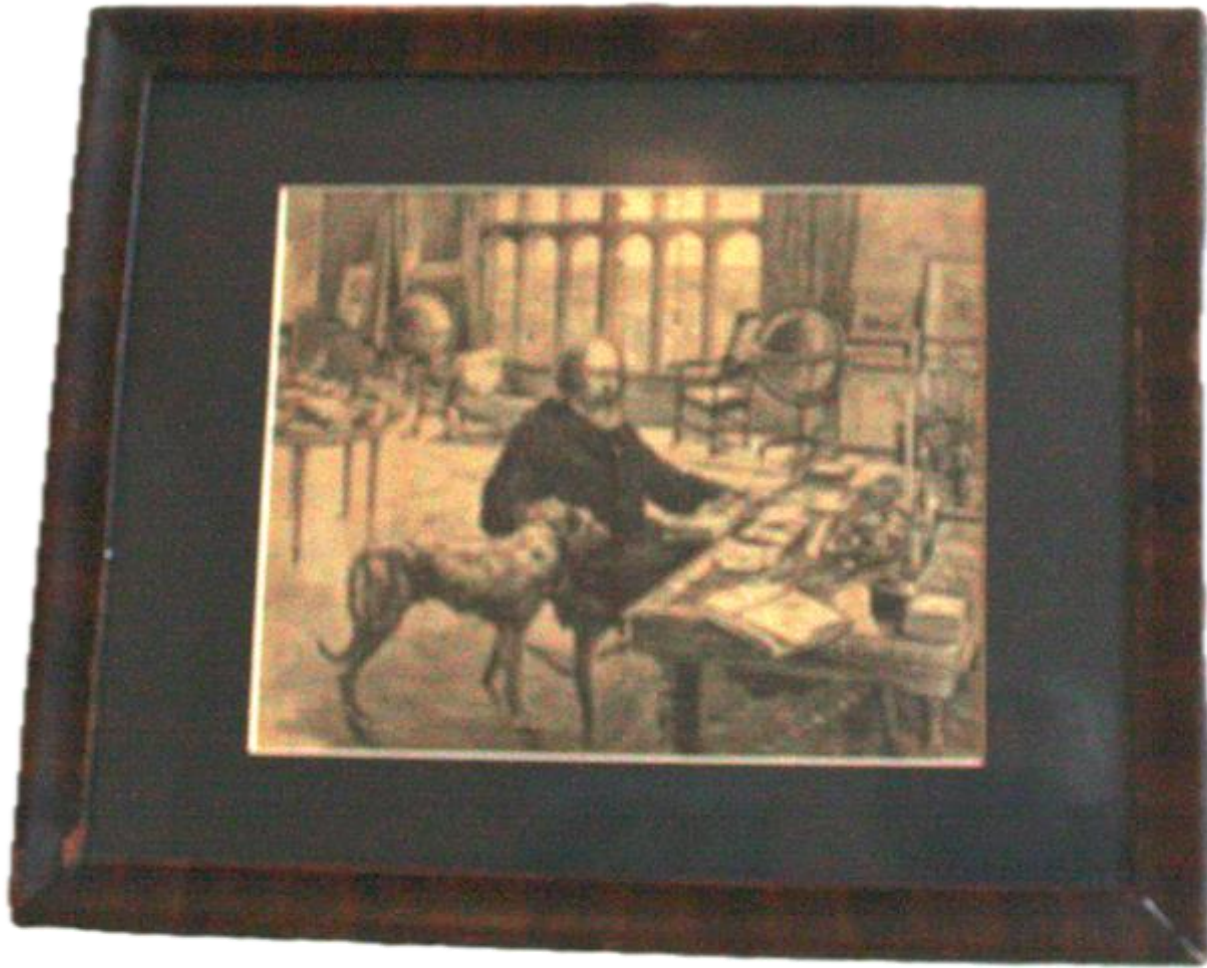

Min. Bid: $20.00

Description: Harper's Weekly Cover art from March 8, 1884. Reproduction print.

Dimensions: Print 7 1/2" x 9 1/2"
Frame - 12 1/2" x 15 1/2"