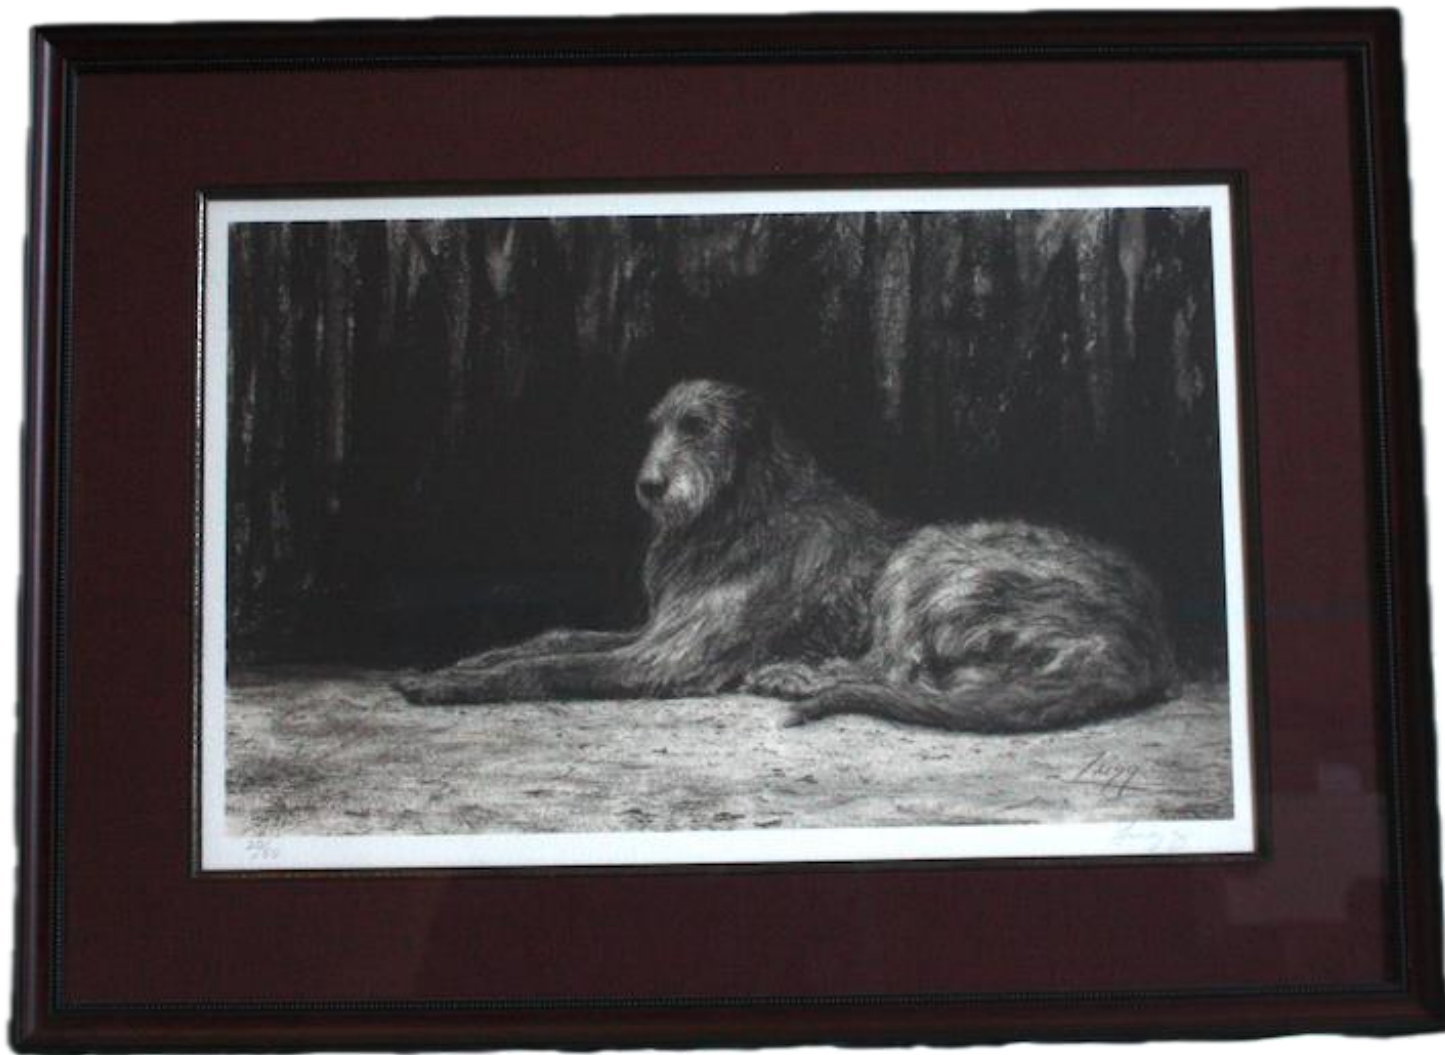

Min. Bid: \$50.00

Description: SILENT SYMPATHY by Herbert Dicksee. Original painting dates to 1894. The model is Gladys Cooper, a silent film star who later played the role of Henry Higgins' mother in My Fair Lady.

Description: Print # 79/200. Untitled Irish Wolfhound by Herbert Dicksee. This is a reproduction print made for IWCA c. 1980.

Dimensions: Print- 9" x 17 1/2"
Frame – 26" x 30"

Min. Bid: \$50.00

Description: Black and White print of an 1898 Phillip Stretton painting. Irish Wolfhounds at home in their native Ireland.

Dimensions: Print – 15” x 20”
Frame – 22 ¼” x 26 ¾”

Min. Bid: \$100.00

Description: AFTERNOON NAPS Print # 39/200 from 1981 by Martha Van Loan. SIGNED PRINT.

Dimensions: Print – 10 1/12” x 18”
Frame – 18 1/4” x 22 1/4”

Min. Bid: \$150.00

Description: Print #20/50. RECLINING WOLFHOUND. Print from original pastel. Rosalind Trigg. Hand signed by artist.

Dimensions: Print – 13” x 21”
Frame – 22” x 30”

Min. Bid: \$150.00

Description: Man with IW. Print #37/50. Hand signed by artist Rosalind Trigg. The man is Martha Dean's husband.