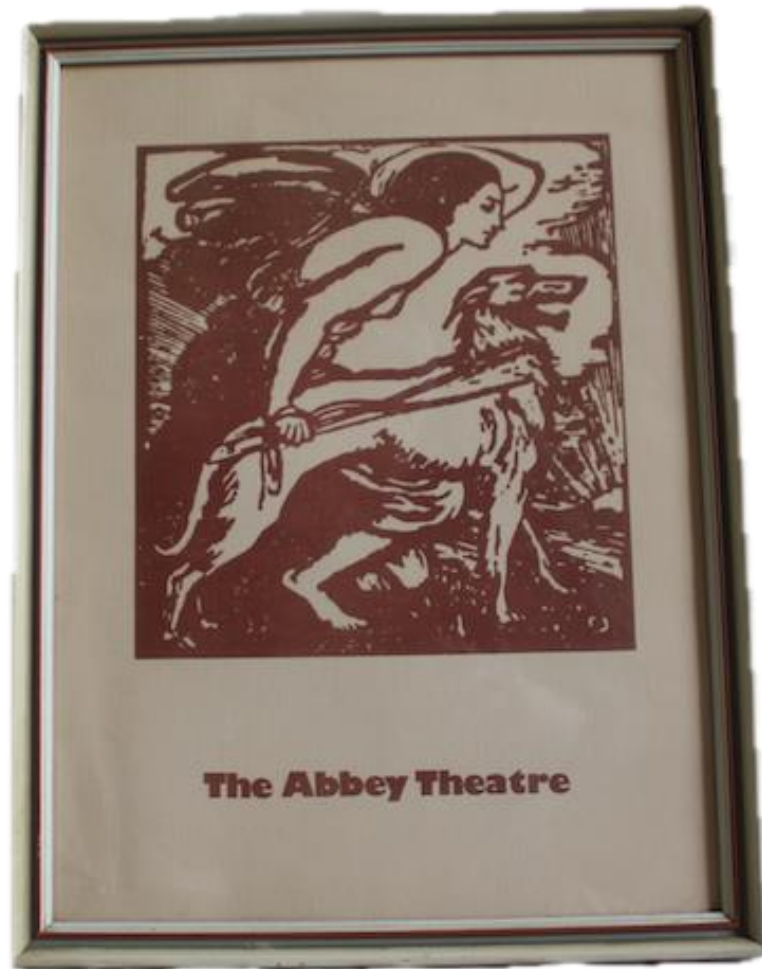

Description: Poster art from The Abbey Theatre in Dublin, Ireland. Theatre founded by Wm. Butler Yates and Lady Gregory. Opened 1904. Burned. Reopened 1966.

Dimensions: Print 13 ¼” x 10 “
Frame – 14 ½” x 11 ¼”