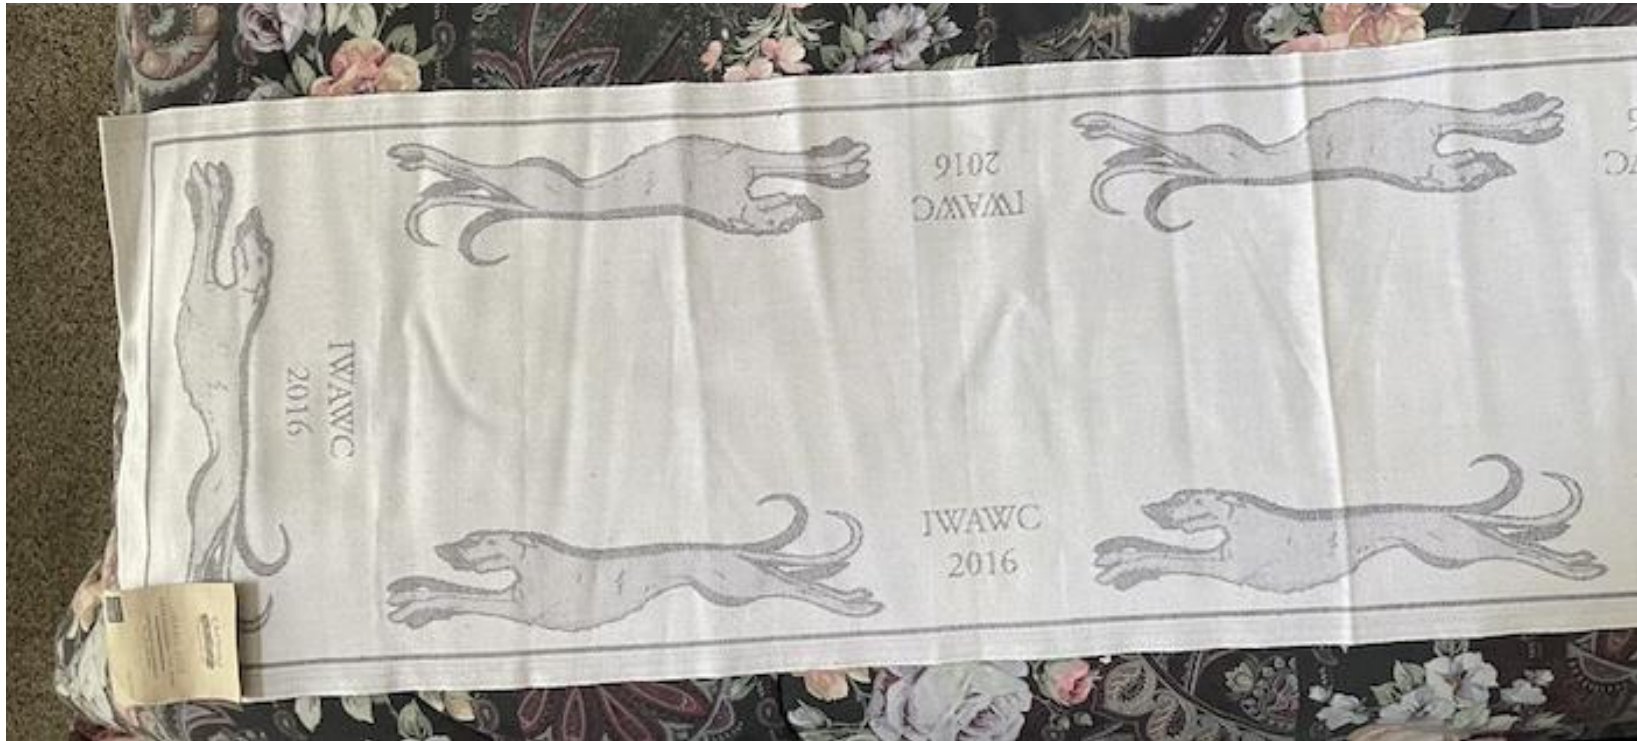

Description: IAWWC Commemorative table runner 2016 for 75th Anniversary

Dimensions: 15" W x 60" L